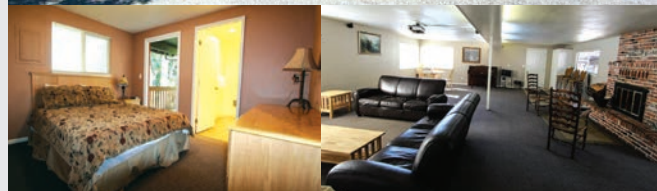

For more pictures & information visit tadmor.org/group

Evergreen

- Accommodates up to 220 people
- Large dining area
- Commercial kitchen
- Meeting room
- Game room
- Outdoor fireplace

Lakeside

- Accommodates up to 49 people
- Includes a 3 bed/3 bath home
- Central meeting spaces
- Large kitchen with dining area
- 8 dorm rooms with 5 beds each
- Home theater system